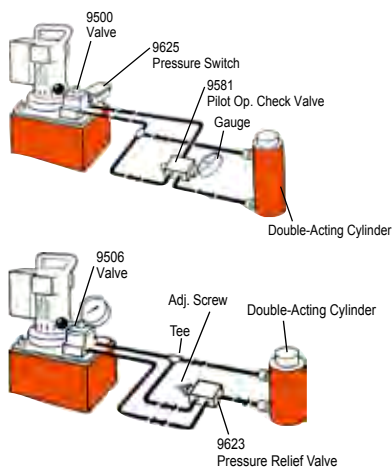

Order No.	Description
9631	Metering valve. Wt., 0,1 kg.

"IN-LINE" PRESSURE REGULATOR VALVE

**Application:** Single or double-acting cylinders. Permits adjusting operating pressures at various values below relief valve setting of pump.

**Operation:** Regulator valve is easily adjusted to maintain pressures between 20 and 700 Bar. Maintains a given pressure setting within 3% over repeated cycles. Flow range is 0,3 l/min to 23 l/min.

Order No.	Description
9633	In-line pressure regulator valve with two 3/8" NPTF inlet ports, one 1/8" NPTF tank port and 1 m drain line kit. Wt., 1.9 kg

RELIEF VALVE

**Application:** Provide an economical means of protecting a hydraulic circuit against over pressurization.

**Operation:** These factory preset valves are designed for maximum flow rate of 19 l/min. Furnished with 1/8" NPTF male port. All valves weigh 0,1 kg. See chart below for ordering information.

NOTE: Care should be exercised to protect workers from hot, pressurized hydraulic oil. Install these valves only in an enclosed or shielded area.

Typical Set-Up

Relief Valve Order No.	Pressure Setting* (bar)	Relief Valve Order No.	Pressure Setting* (bar)
RV21278	697/738	RV21278-50	352/393
RV21278-6	41/44	RV21278-52	366/407
RV21278-10	62/69	RV21278-55	386/428
RV21278-15	103/117	RV21278-57	400/442
RV21278-17	110/124	RV21278-60	421/462
RV21278-20	131/152	RV21278-65	455/497
RV21278-25	159/186	RV21278-70	490/531
RV21278-27	179/193	RV21278-75	524/566
RV21278-28	186/207	RV21278-80	559/600
RV21278-30	207/235	RV21278-83	580/621
RV21278-32	214/228	RV21278-86	600/642
RV21278-35	241/262	RV21278-88	614/662
RV21278-38	283/310	RV21278-90	628/669
RV21278-40	304/331	RV21278-114	793/834
RV21278-43	338/366	RV21278-6280	440/476
RV21278-48	352/393	*All RV's are Preset - Non-Serviceable	