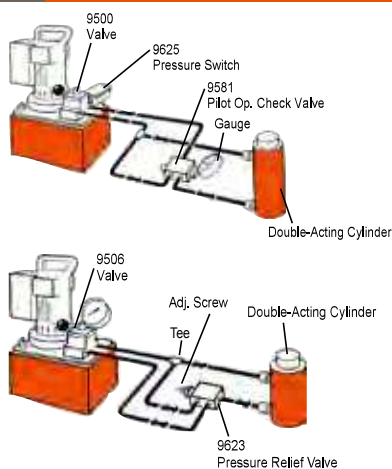

Order No.	Description
9631	Metering valve. Wt., 0,1 kg.

"IN-LINE" PRESSURE REGULATOR VALVE

**Application:** Single or double-acting cylinders. Permits adjusting operating pressures at various values below relief valve setting of pump.

**Operation:** Regulator valve is easily adjusted to maintain pressures between 20 and 700 Bar. Maintains a given pressure setting within 3% over repeated cycles. Flow range is 0,3 l/min to 23 l/min.

Order No.	Description
9633	In-line pressure regulator valve with two 3/8" NPTF inlet ports, one 1/8" NPTF tank port and 1 m drain line kit. Wt., 1.9 kg

RELIEF VALVE

**Application:** Provide an economical means of protecting a hydraulic circuit against over pressurization.

**Operation:** These factory preset valves are designed for maximum flow rate of 19 l/min. Furnished with 1/8" NPTF male port. All valves weigh 0,1 kg. See chart below for ordering information.

NOTE: Care should be exercised to protect workers from hot, pressurized hydraulic oil. Install these valves only in an enclosed or shielded area.

Typical Set-Up

Relief Valve Order No.	Pressure Setting* (bar)	Relief Valve Order No.	Pressure Setting* (bar)
RV21278	697/738	RV21278-50	352/393
RV21278-6	41/44	RV21278-52	366/407
RV21278-10	62/69	RV21278-55	386/428
RV21278-15	103/117	RV21278-57	400/442
RV21278-17	110/124	RV21278-60	421/462
RV21278-20	131/152	RV21278-65	455/497
RV21278-25	159/186	RV21278-70	490/531
RV21278-27	179/193	RV21278-75	524/566
RV21278-28	186/207	RV21278-80	559/600
RV21278-30	207/235	RV21278-83	580/621
RV21278-32	214/228	RV21278-86	600/642
RV21278-35	241/262	RV21278-88	614/662
RV21278-38	283/310	RV21278-90	628/669
RV21278-40	304/331	RV21278-114	793/834
RV21278-43	338/366	RV21278-6280	440/476
RV21278-48	352/393	*All RV's are Preset - Non-Serviceable	