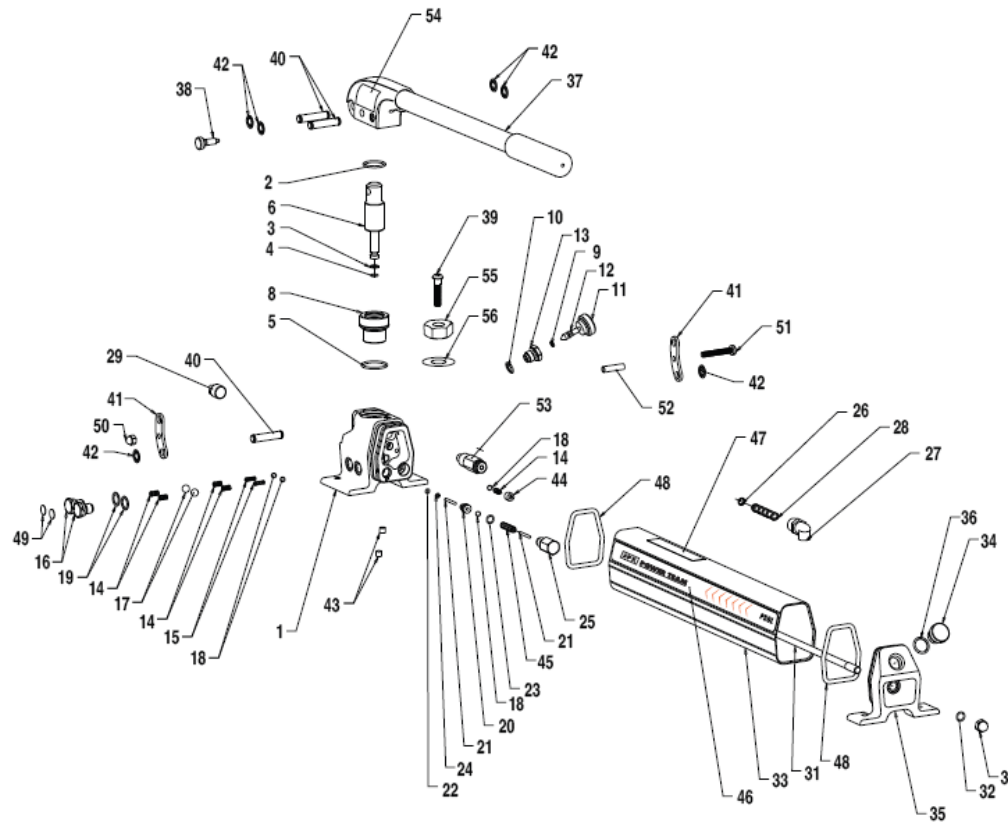

POWER TEAM®

SPX Hydraulic Technologies
5885 11th Street
Rockford, IL 61109-3699 USA
powerteam.com

Tech. Services: (800) 477-8:
Fax: (800) 765-8326
Order Entry: (800) 541-141:
Fax: (800) 288-7031

Form No. 1000696

Parts List for:

P59L
P59L-FINNPOWER
P59L-3900

TWO-STAGE HYDRAULIC HAND PUMP 850 PSI FIRST STAGE; 10,000 PSI SECOND STAGE MODEL B

Sheet No. 1 of 1

Rev 0 Date: 24 Sept 2012