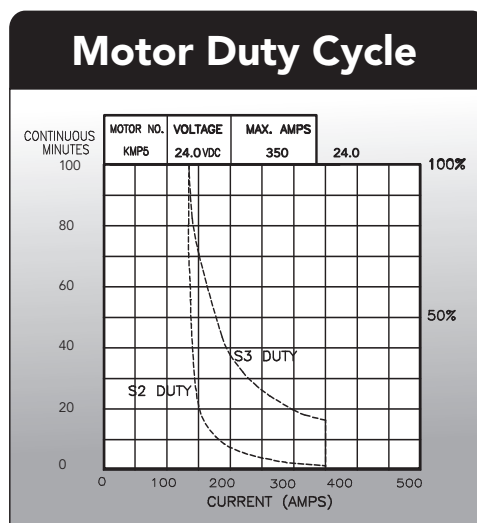

# HI-POWER 24V DC 80 IN-LB PERMANENT MAGNET MOTOR

For flows over 3 U.S. GPM (11 LPM) use 1413-AA filter

S3 Duty Rating On Time (% of 5 minutes)