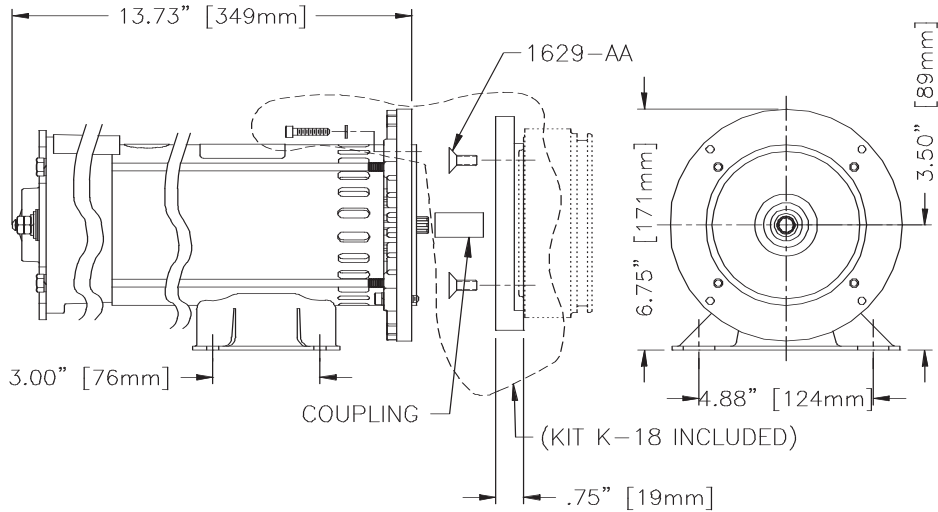

# HI-POWER 24V DC 80 IN-LB PERMANENT MAGNET MOTOR

For flows over 3 U.S. GPM (11 LPM) use 1413-AA filter

S3 Duty Rating On Time (% of 5 minutes)