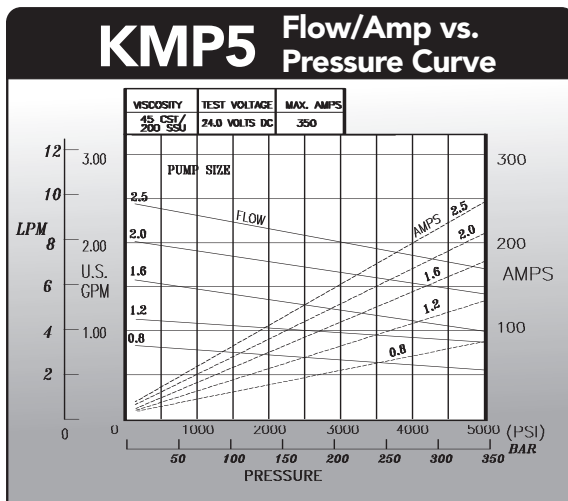

# HI-POWER 24V DC 80 IN-LB PERMANENT MAGNET MOTOR

For flows over 3 U.S. GPM (11 LPM) use 1413-AA filter

S3 Duty Rating On Time (% of 5 minutes)