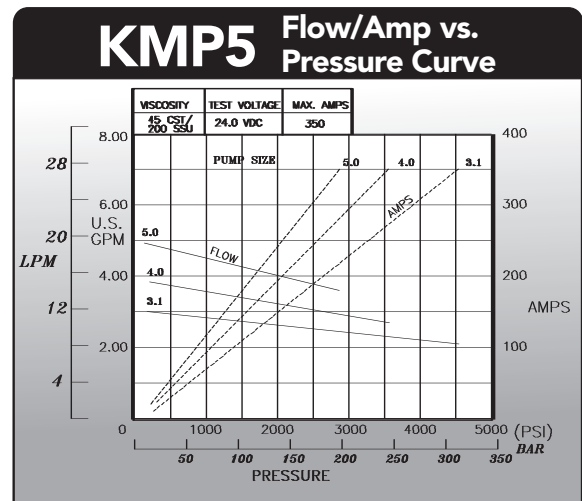

# HI-POWER 24V DC 80 IN-LB PERMANENT MAGNET MOTOR

For flows over 3 U.S. GPM (11 LPM) use 1413-AA filter

S3 Duty Rating On Time (% of 5 minutes)