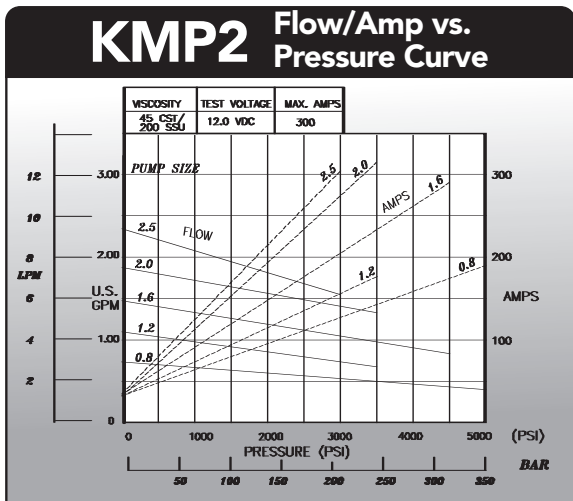

KMP2

HI-POWER 12V DC 50 IN-LB PERMANENT MAGNET MOTOR

For flows over 3 U.S. GPM (11 LPM) use 1413-AA filter

S3 Duty Rating On Time (% of 5 minutes)