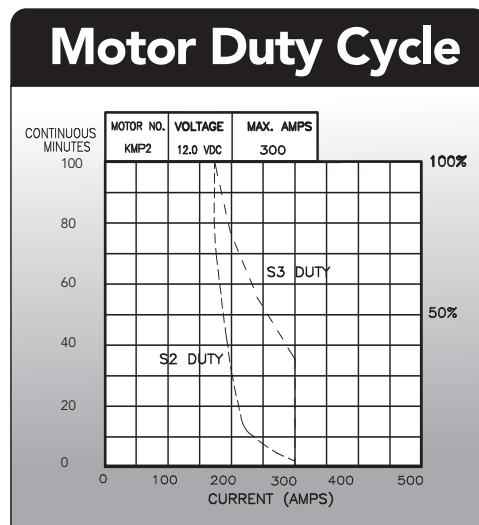

KMP2

HI-POWER 12V DC 50 IN-LB PERMANENT MAGNET MOTOR

For flows over 3 U.S. GPM (11 LPM) use 1413-AA filter

S3 Duty Rating On Time (% of 5 minutes)