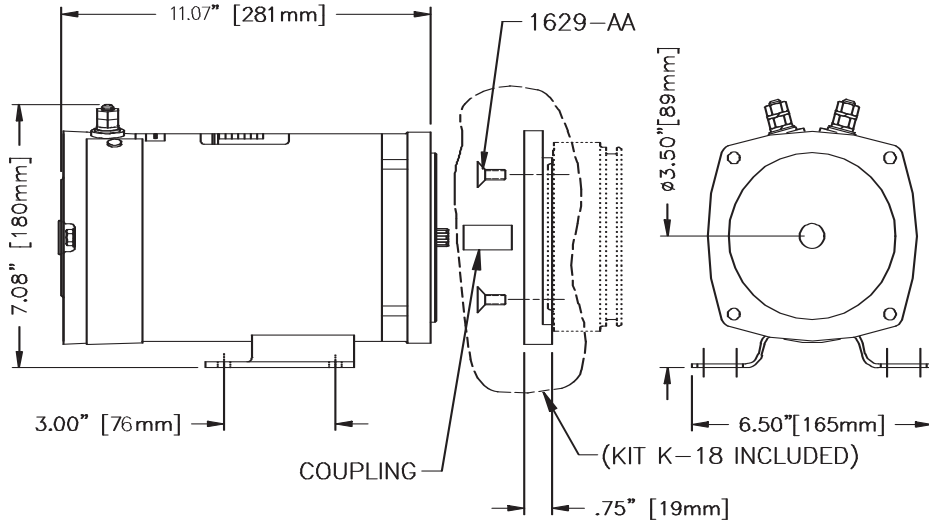

KMP2

HI-POWER 12V DC 50 IN-LB PERMANENT MAGNET MOTOR

For flows over 3 U.S. GPM (11 LPM) use 1413-AA filter

S3 Duty Rating On Time (% of 5 minutes)