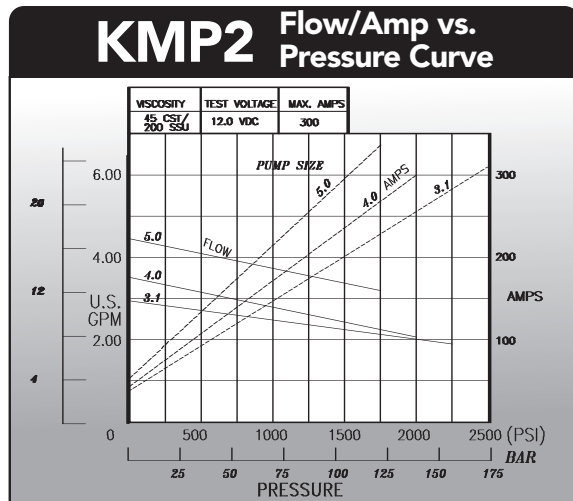

KMP2

HI-POWER 12V DC 50 IN-LB PERMANENT MAGNET MOTOR

For flows over 3 U.S. GPM (11 LPM) use 1413-AA filter

S3 Duty Rating On Time (% of 5 minutes)