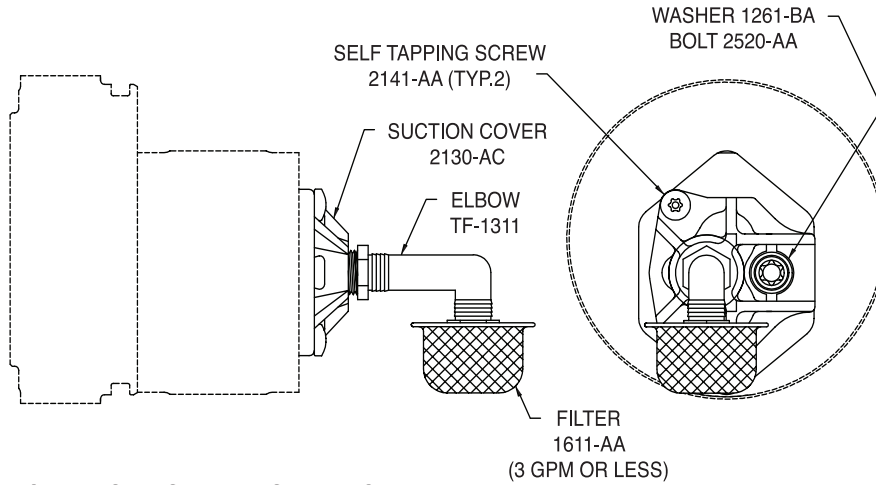

PLUMBING KIT

HORIZONTALLY MOUNTED UNITS

HORIZONTAL MOUNTING

SIDE HORIZONTAL MOUNTING

Parts may be assembled in either orientation depending on mounting of power unit.

For flows over 3 GPM use 1413-AA large filter.