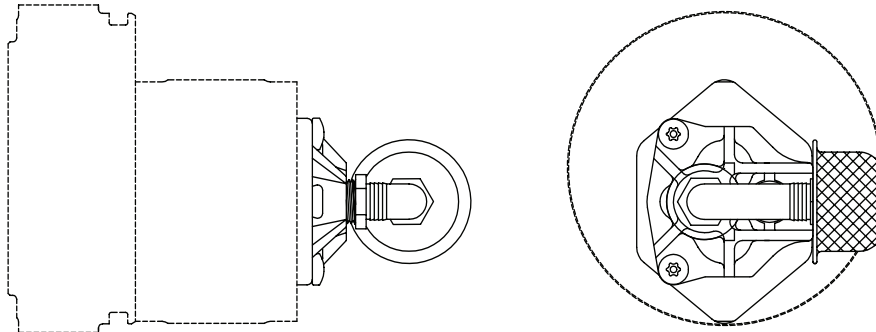

PLUMBING KIT

HORIZONTALLY MOUNTED UNITS

HORIZONTAL MOUNTING

SIDE HORIZONTAL MOUNTING

Parts may be assembled in either orientation depending on mounting of power unit.

For flows over 3 GPM use 1413-AA large filter.