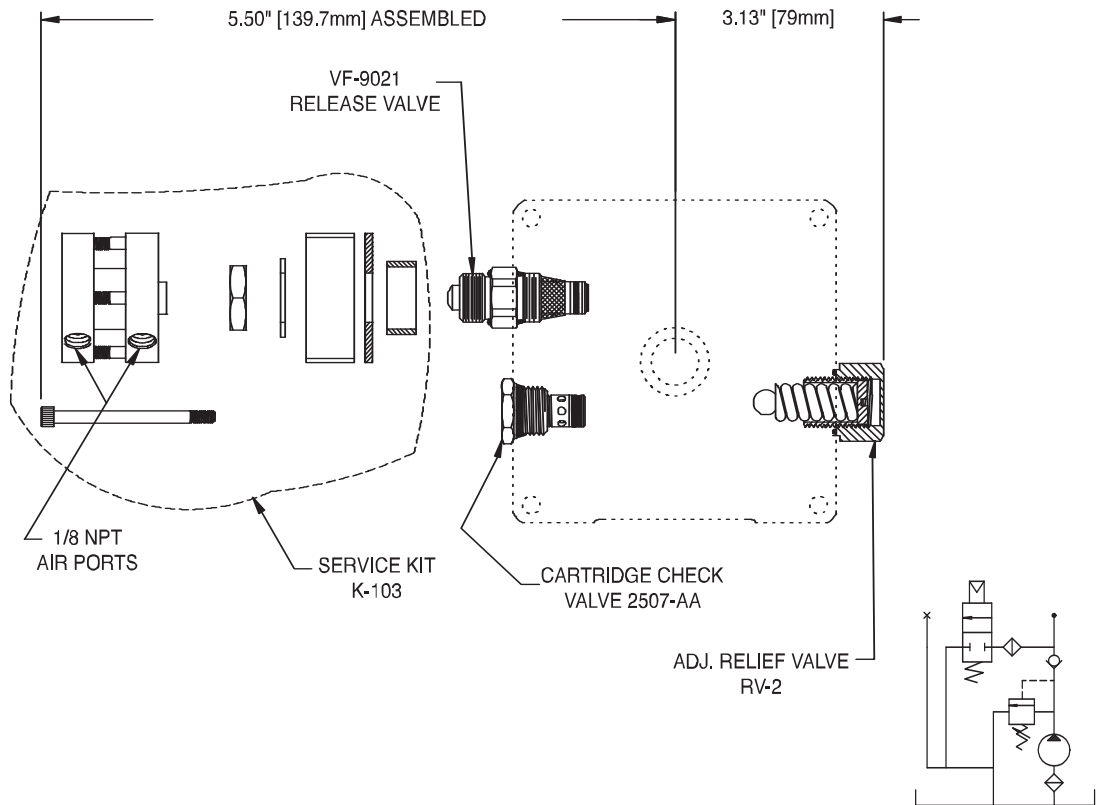

KC14

# RELIEF, CHECK PNEUMATIC RELEASE VALVE KIT

Kit includes 4 color-coded relief springs as follows: Blue (300-599 PSI) [20.7-41.3 Bar], Green (600-1299 PSI)[41.4-89.6 Bar], Red (1300-1999 PSI)[89.6-137.8 Bar], Black (2000-4199 PSI) [137.9-289.5 Bar].

Optional: (4200-5000 PSI) [289.6-345 Bar] Relief valve kit available, order part no. K-175.

Optional: Order JF-0048 spring locator when using the blue (300-599 PSI) [20.7-41.3 Bar] spring.

Valve is rated to release at 3000 PSI. Max. at 90 PSI air pressure.