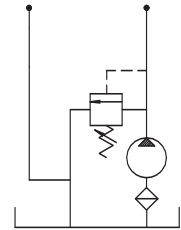

# RELIEF VALVE KIT

Kit includes 4 color-coded relief springs as follows: Blue (300-599 PSI) [20.7-41.3 Bar], Green (600-1299 PSI)[41.4-89.6 Bar], Red (1300-1999 PSI)[89.6-137.8 Bar], Black (2000-4199 PSI) [137.9-289.5 Bar].

Optional: (4200-5000 PSI) [289.6-345 Bar] Relief valve kit available, order part no. K-175.

Optional: Order JF-0048 spring locator when using the blue (300-599 PSI) [20.7-41.3 Bar] spring.