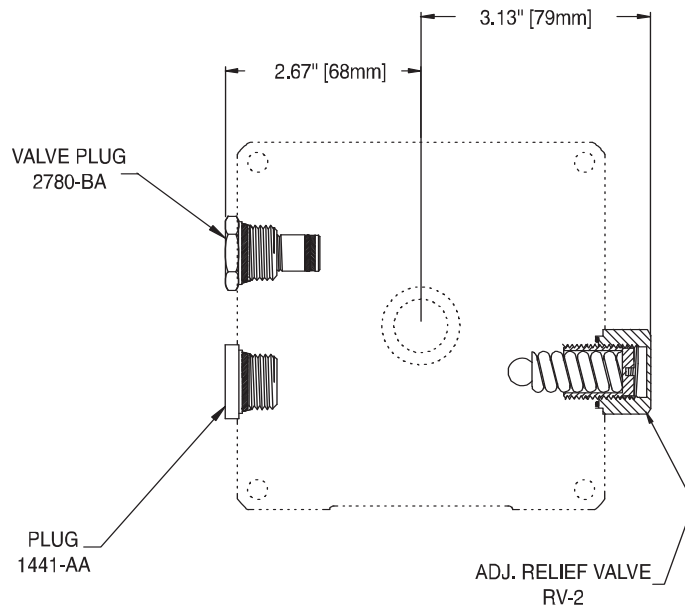

# RELIEF VALVE KIT

Kit includes 4 color-coded relief springs as follows: Blue (300-599 PSI) [20.7-41.3 Bar], Green (600-1299 PSI)[41.4-89.6 Bar], Red (1300-1999 PSI)[89.6-137.8 Bar], Black (2000-4199 PSI) [137.9-289.5 Bar].

Optional: (4200-5000 PSI) [289.6-345 Bar] Relief valve kit available, order part no. K-175.

Optional: Order JF-0048 spring locator when using the blue (300-599 PSI) [20.7-41.3 Bar] spring.