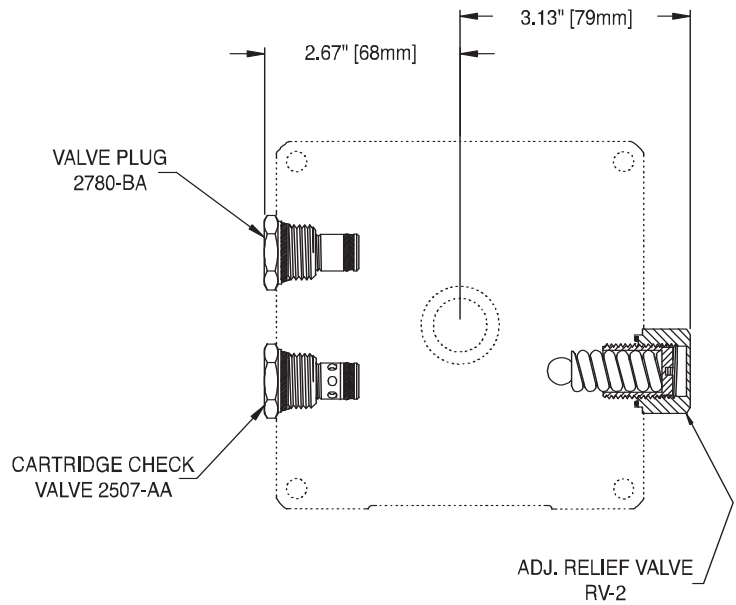

KC07

RELIEF & CHECK VALVE KIT

Kit includes 4 color-coded relief springs as follows: Blue (300-599 PSI) [20.7-41.3 Bar], Green (600-1299 PSI)[41.4-89.6 Bar], Red (1300-1999 PSI)[89.6-137.8 Bar], Black (2000-4199 PSI) [137.9-289.5 Bar].

Optional: (4200-5000 PSI) [289.6-345 Bar] Relief valve kit available, order part no. K-175.

Optional: Order JF-0048 spring locator when using the blue (300-599 PSI) [20.7-41.3 Bar] spring.