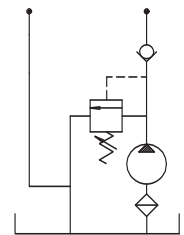

KC07

RELIEF & CHECK VALVE KIT

Kit includes 4 color-coded relief springs as follows: Blue (300-599 PSI) [20.7-41.3 Bar], Green (600-1299 PSI)[41.4-89.6 Bar], Red (1300-1999 PSI)[89.6-137.8 Bar], Black (2000-4199 PSI) [137.9-289.5 Bar].

Optional: (4200-5000 PSI) [289.6-345 Bar] Relief valve kit available, order part no. K-175.

Optional: Order JF-0048 spring locator when using the blue (300-599 PSI) [20.7-41.3 Bar] spring.