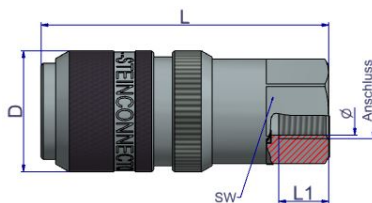

# SERIES 161.VS

coupling, Article: O1AG0

Reference Number: 161.VS.KVZS.IG014.SZP

Nominal width 8.5 mm, material: steel, surface: zinc-plated, single shut off, connection type: female thread DIN228/1 (BSP), connection size: 1/4, seal: NBR (Perbunan)

**Technical Characteristics:** Coupling body, sleeve and locking nut are made from steel zink plated. Valve brass. Spring and circlip AISI 301. Balls stainless steel AISI 420. Seals made from material NBR (Buna N). Plug: steel zink plated

## Technical Characteristics

<b>Series</b>	161	<b>Connection Size</b>	female thread DIN228/1 (BSP)
<b>Nominal Width</b>	8.5 mm	<b>Connection Type</b>	1/4
<b>Key</b>	hexagonal	<b>Operating Temperature</b>	from -20 °C to 100 °C
<b>Type</b>	coupling	<b>Pressure Range max.</b>	35 bar
<b>Valve</b>	single shut off	<b>Flow Rate</b>	1,966 l/min
<b>Seal</b>	NBR (Perbunan)	<b>Handling</b>	Two-hand coupling
<b>Surface</b>	zinc-plated	<b>Vacuum suitable 0.95 bar</b>	Yes
<b>Material</b>	steel		

## Dimensions / Details

<b>Connection</b>	1/4
<b>Ø</b> (Diameter inside)	12 mm
<b>D</b> (Diameter outside)	29 mm
<b>L</b> (length)	69 mm
<b>L1</b> (length)	12 mm
<b>SW</b> (key width)	22 mm