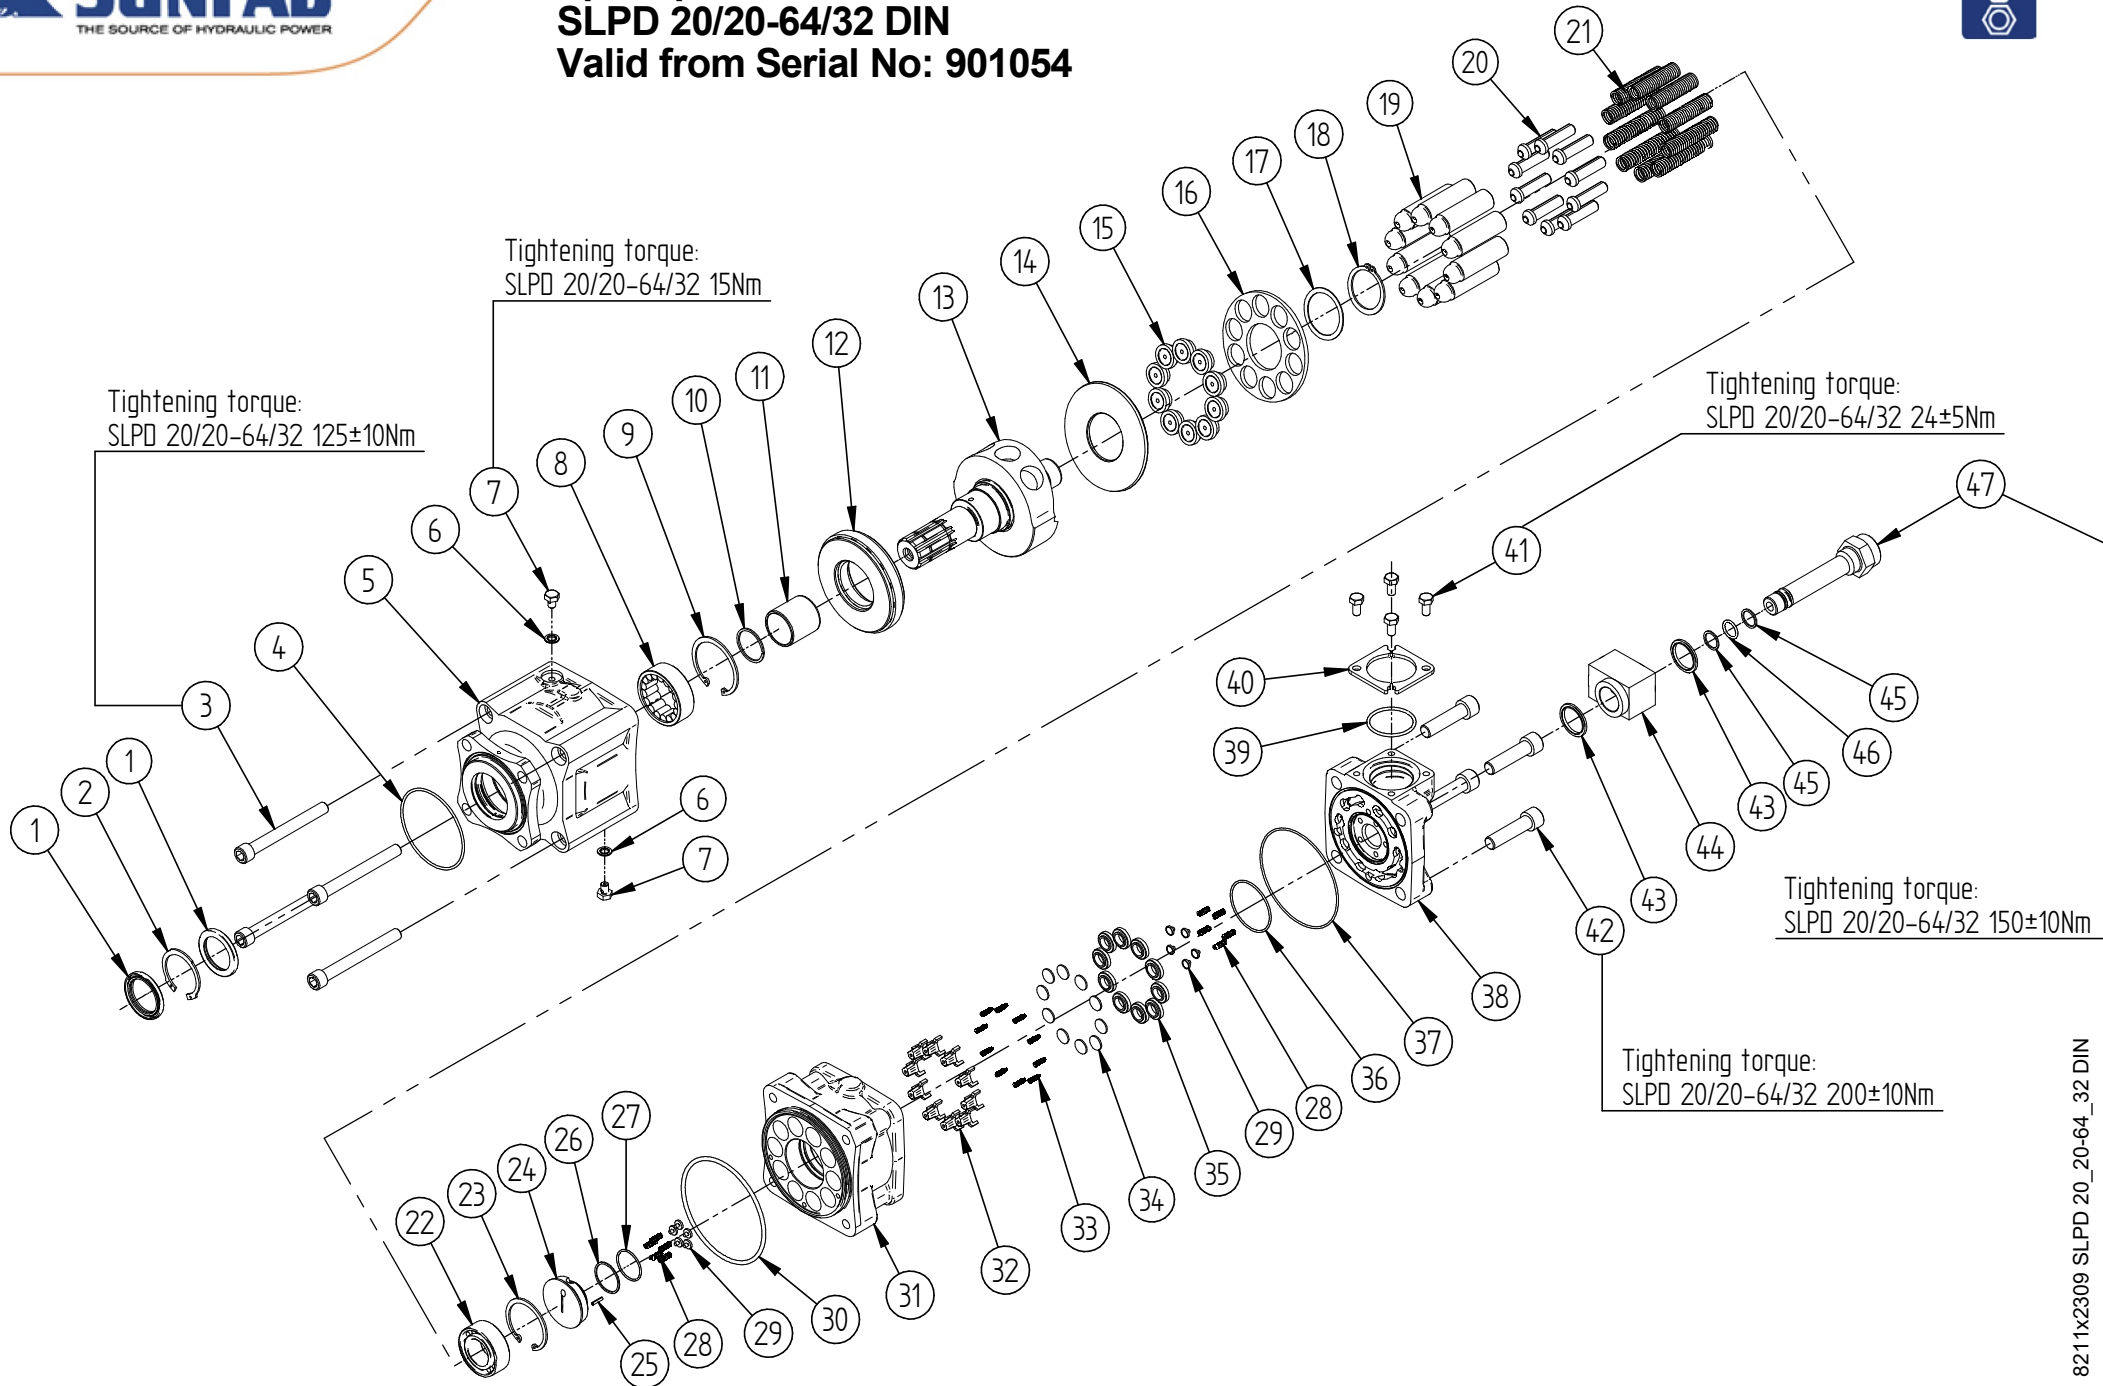

SLPD 20/20, 28/28 DIN

Item	Part No.	Title	Type*	Qty.
1	91602	Shaft seal N	N - NBR	2
	92909	Shaft seal V	V - Viton	
2	91611	Lock ring		1
3	91620	Bolt		4
4	91441	O-ring		1
5	18614	Bearing housing	DL4 DIN 4-Hole	1
6	91124	Seal washer		2
7	17976	Bleed screw		2
8	17479	Roller bearing		1
9	90877	Lock ring		1
10	91559	Lock ring		1
11	92043	Innerring		1
12	18155	Thrust bearing		1
13	18648	Shaft SLPD 20/20	L35 - 20/20	1
	18652	Shaft SLPD 28/28	L35 - 28/28	
14	17879	Axial plate		1
15	17837	Sliding pad		6
16	18602	Sliding pad holder		1
17	91564	Spacer ring		1
18	91327	Lock ring		1
19	17836	Piston		6
20	50228	Filling pin		6
21	17897	Spring		6
22	91328	Roller bearing		1
23	90731	Lock ring		1
24	18323	Valve holder		1
25	91333	Lock pin		1
26	91428	Support ring		1
27	91427	O-ring		1
28	16703	Spring		9
29	16350	Pressure valve disc		9
30	90108	O-ring		1
31	18621	Cylinder block		1
32	17865	Suction valve guide		6
33	17931	Spring		6
34	17867	Suction valve disc		6
35	17868	Suction valve seat		6
36	91330	O-ring		1
37	90795	O-ring		1
38	18322	Back cover	S4S-0	1
39	90519	O-ring		1
40	20891	Clamping plate		2
41	90341	Bolt		4
42	91481	Bolt		4
43	91229	Seal washer		2
44	17381	T-connection		1
45	91479	Support ring		2
46	91309	O-ring		1
47	18324	Banjo bolt		1