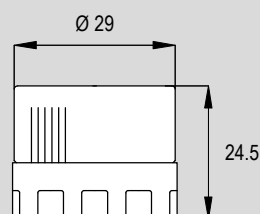

Main features

Version	Symbol	Code	Item
Black manual selector Two positions detent		030276	AP32N
Black manual selector Three positions detent		030277	AP33N

Technical data

Version	AP3	
Code	030276	030277
Item	AP32N	AP33N
Device type	Manual selector	
Function	Two positions detent	Three positions detent
Button color	Black	
Temperature range	-20°C ÷ +80°C	
Microvalves matching	See page 2.180.5	

Dimensions*

* For overall dimension of manual operating device mounted on the microvalve, see page 2.180.6