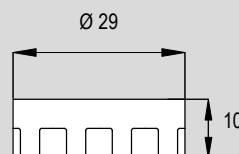

Main features

Version	Symbol	Code	Item
Red recessed button spring return		030271	AP11R
Green recessed button spring return		030273	AP11V
Black recessed button spring return		030272	AP11N

Technical data

Version	AP11		
Code	030271	030273	030272
Item	AP11R	AP11V	AP11N
Device type	Recessed button		
Function	Spring return		
Button color	Red	Green	Black
Temperature range	-20°C ÷ +80°C		
Microvalves matching	See page 2.180.5		

Dimensions*

* For overall dimension of manual operating device mounted on the microvalve, see page 2.180.6